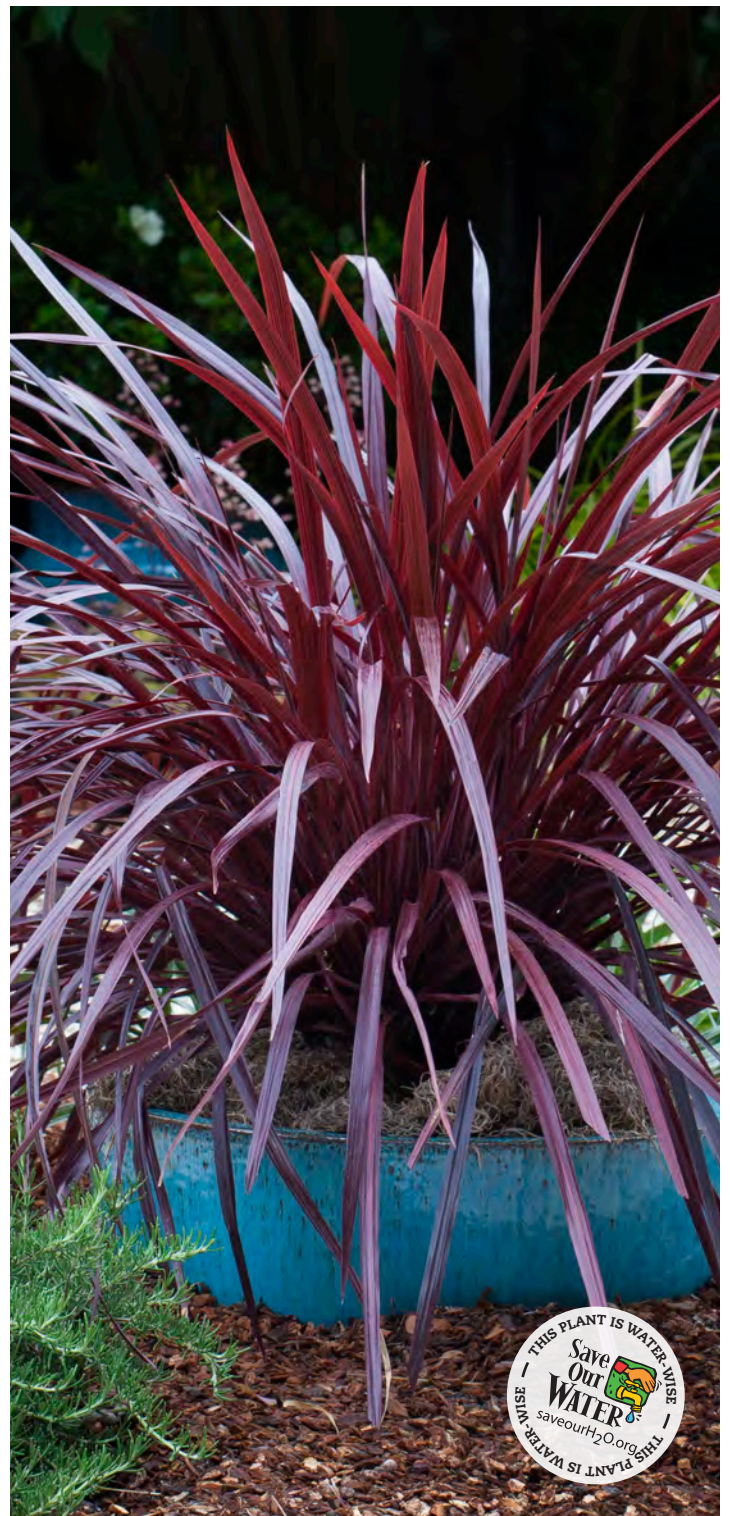

'Design-A-Line'

CORDYLINE

Cordyline 'ROMA06' PP24764

Unique cascading grass like habit is ideal for containers on patios, along walls or walkways, or as accent plants in mixed borders. This low maintenance plant provides rich, burgundy color all year, and works great with succulents.

EXPOSURE	USDA ZONES	SUNSET ZONES	DIMENSIONS
Full sun to part shade	Hardy to 10°F, zones 8-11	4-7 (with protection), 8-9, 14-24	3 ft Height x 3 ft Width

Feature

Outstanding color and habit; small white blossoms

Benefits

Easy Care, Compact, Water-Wise, Disease / Pest / Deer Resistance

Growth Rate

Slow to moderate

Water

Once established water occasionally, as needed; water-wise

Soil

Well-drained soils

Fertilizer

Yearly applications of a balanced slow-release

Pruning

If needed, trim damaged foliage at base

Sunset
WesternGarden
COLLECTION®

view the entire collection at
sunsetwesterngardencollection.com