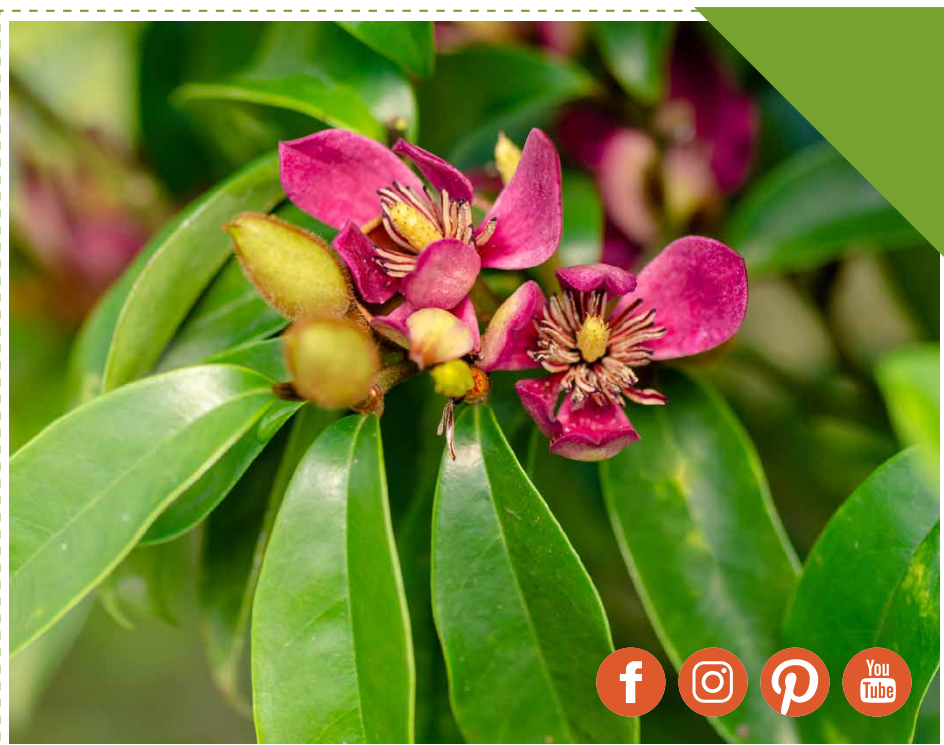

FEATURE

Dark pink flowers in spring, light reblooming

Growth Rate

Moderate

Water

Regular water

Soil

Well-drained garden soil

Fertilizer

Fertilize yearly in spring

Pruning

None needed, but prune to desired shape after flowering

'Stellar Ruby'

MAGNOLIA (BANANA SHRUB)

Magnolia (Michelia) are fabulous large evergreen shrubs or small trees and can be sheared into hedges. Stellar Ruby's pink flowers smell like bananas and cover the plants in spring.

visit us online at sunsetplantcollection.com

Exposure	USDA Zones	Sunset Zones	Dimensions	Benefits
  Full sun to part shade	 min. 0°F to 10°F zones 7-10	 6-9, 14-24	 10-15' H x 6-8' W	Aromatic, Naturally Dense Habit, Pyramidal Habit