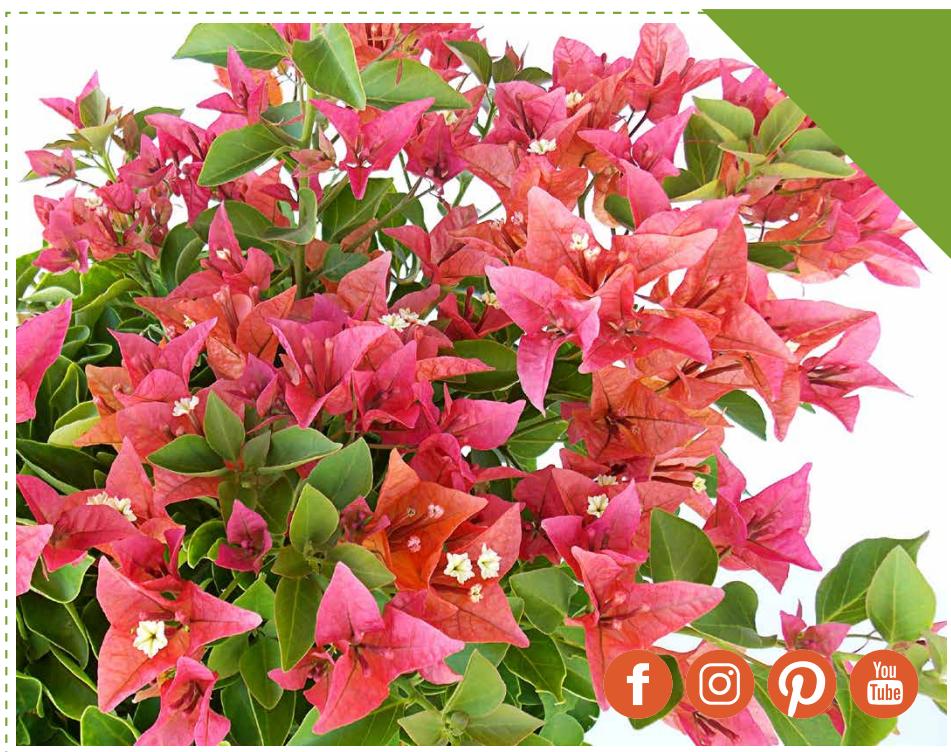

Sunset[®]

Plant Collection

**Easy
Outdoor
Living™**

Baby Pedro™

BOUGAINVILLEA

Bred to be more compact than other Bougainvilleas, these mounding, free flowering shrubs provide superb color. Brick red blooms cover dark green foliage.

visit us online at sunsetplantcollection.com

FEATURE

Provides nearly year-round bloom in warmer climates; compact bloomer.

Growth Rate

Moderate

Water

Regularly until established, then low water needs, Water-wise

USDA Zones

min. 25°F to 30°F
zones 9B-11

Sunset Zones

12-17, 19-24

Dimensions

3-4' H x 3-4' W

Benefits

Compact Habit, Easy Care,
Water-wise, Heat Tolerance